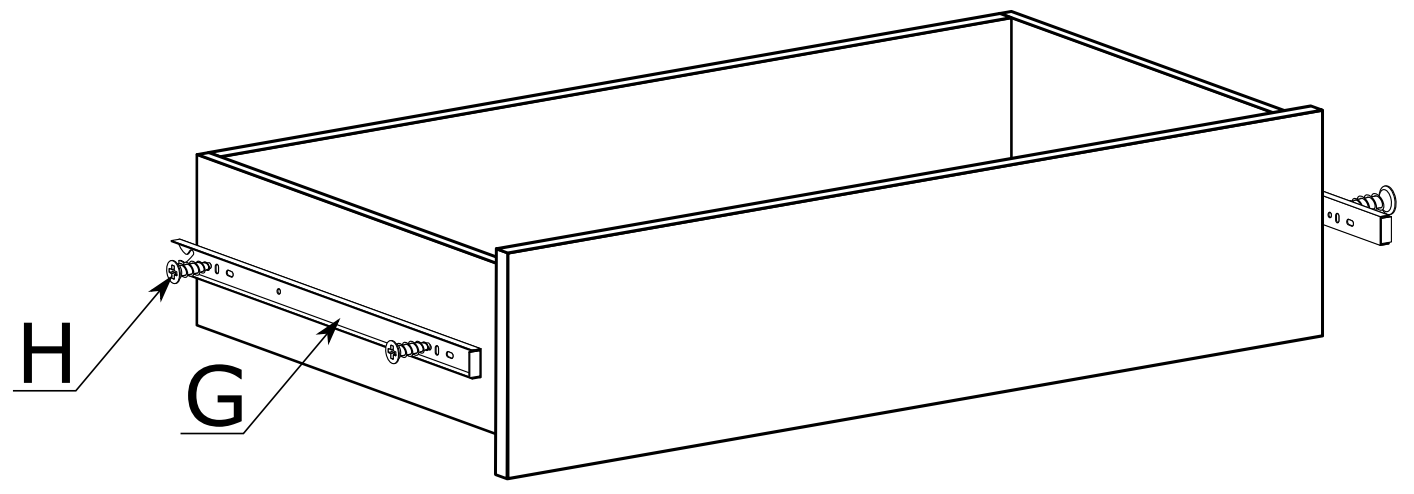

IX

X

XI

**LED SET 3 TAPE
(2x900+1300)
MODEL 3**

	4200K	ON OFF				
	1830 lm	15 000	30 000h	<1s	$L=900$ $L=1300$	
A	kWh/1000h	INPUT: 100-240V~50/60Hz		OUTPUT: 12VDC		
	15,5	LED : $U_{IN}:12VDC$ $I_{IN}:1,2A$ $P_{IN}:14,1W$				