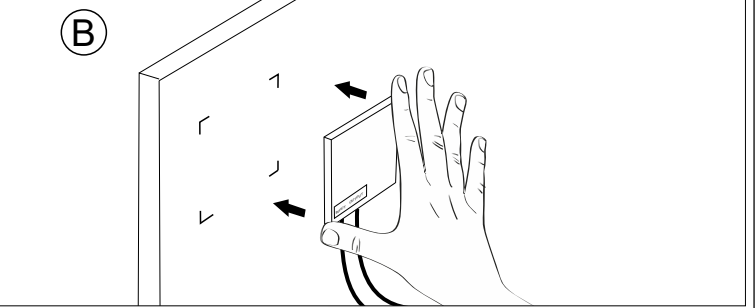

IX

X

XI

**LED SET 3 TAPE
(2x900+1300)
MODEL 3**

	4200K	ON OFF				
	1830 lm	15 000	30 000h	<1s	$L=900$ $L=1300$	
A	kWh/1000h	INPUT: 100-240V~50/60Hz		OUTPUT: 12VDC		
	15,5	LED : $U_{IN}:12VDC$ $I_{IN}:1,2A$ $P_{IN}:14,1W$				