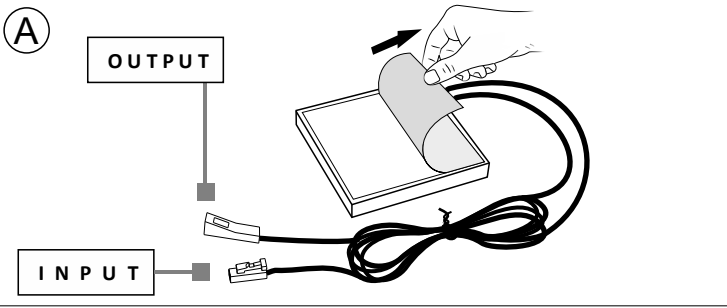

IX

X

XI

**LED SET 3 TAPE
(2x900+1300)
MODEL 3**

	4200K	ON OFF				
	1830 lm	15 000	30 000h	<1s	$L=900$ $L=1300$	
A	kWh/1000h	INPUT: 100-240V~50/60Hz		OUTPUT: 12VDC		
	15,5	LED : $U_{IN}:12VDC$ $I_{IN}:1,2A$ $P_{IN}:14,1W$				